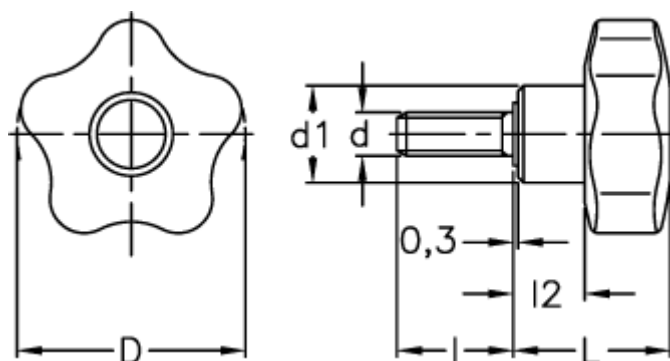

Article number: 23020699719

Description: E+G Lobe knob  
VCT.50 p-M10x20-C9, black cap

## Measures

D	= 50
d1	= 19
d 6g	= M10
l	= 20
L	= 32.0
l2	= 14